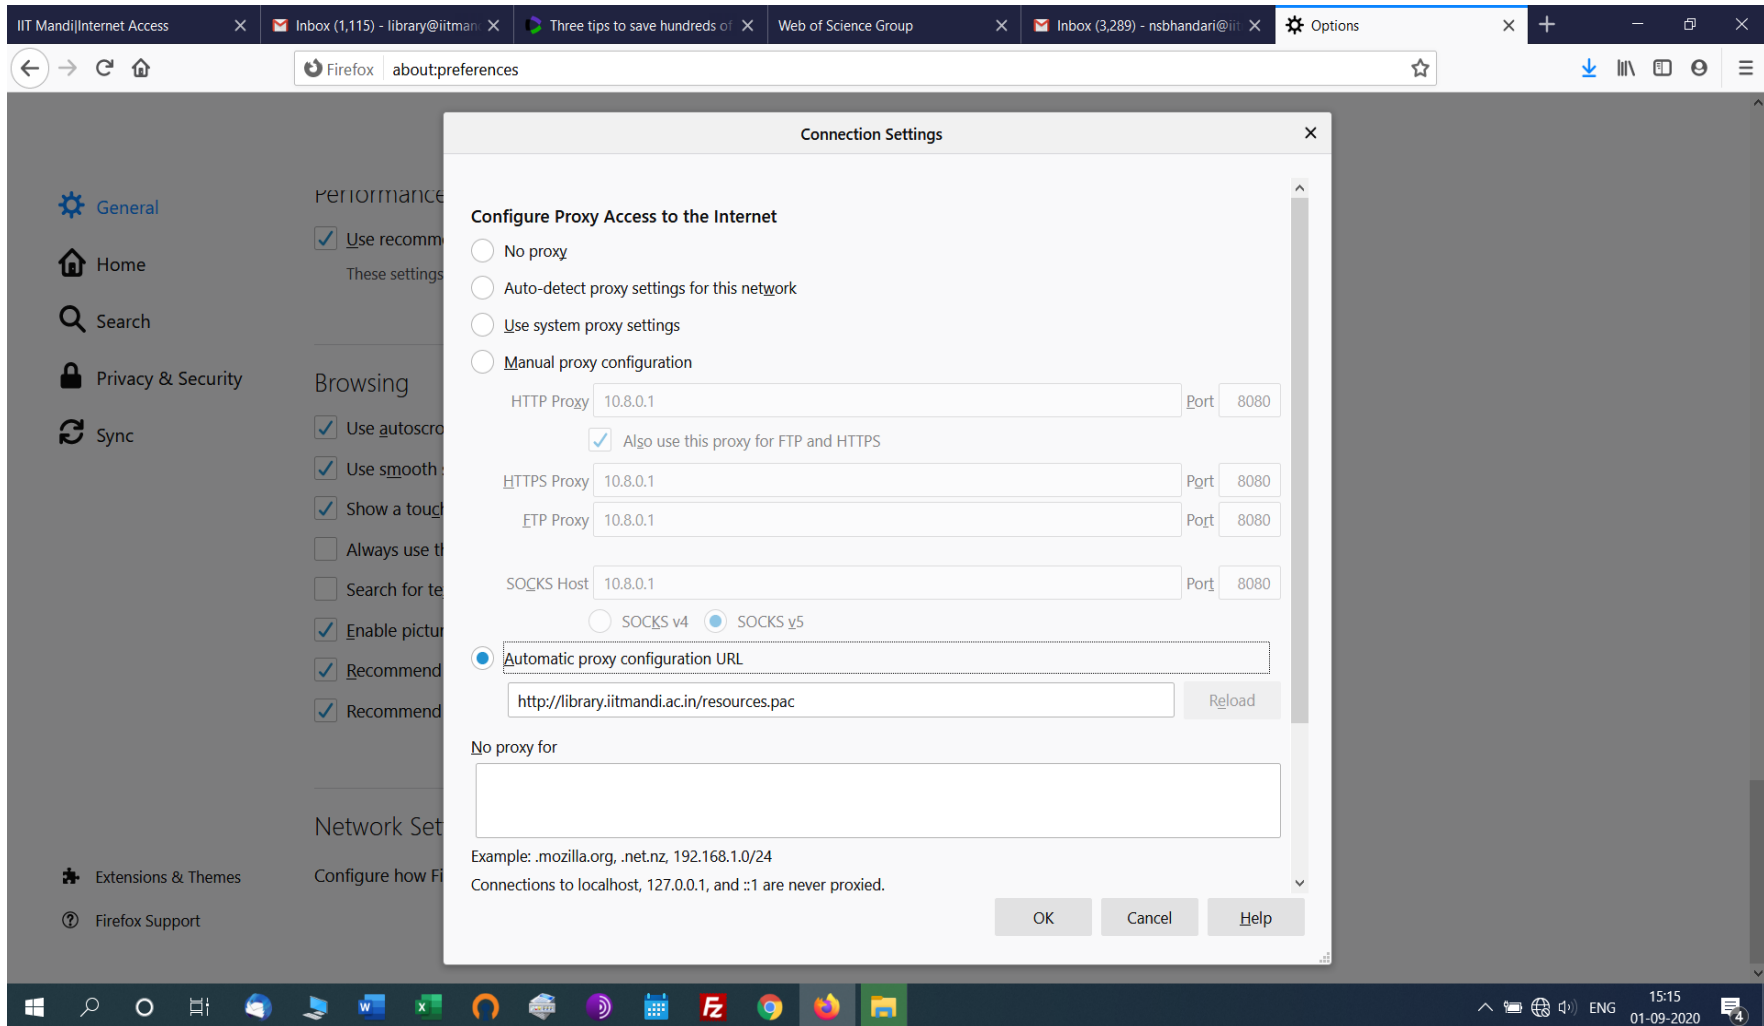

Steps to Configure/Run Institute Remote Access on windows

Remote Service is available to access the online content procured by the Institutes' Central Library for our users from outside IIT Mandi campus. To use Institute's remote service, you need to make few changes in your proxy.

Example regarding Mozilla (Window) has been given below:

Then Click on <http://library.iitmandi.ac.in/resources/login.php>

You will get this screen:

The screenshot displays a web browser window with the following content: